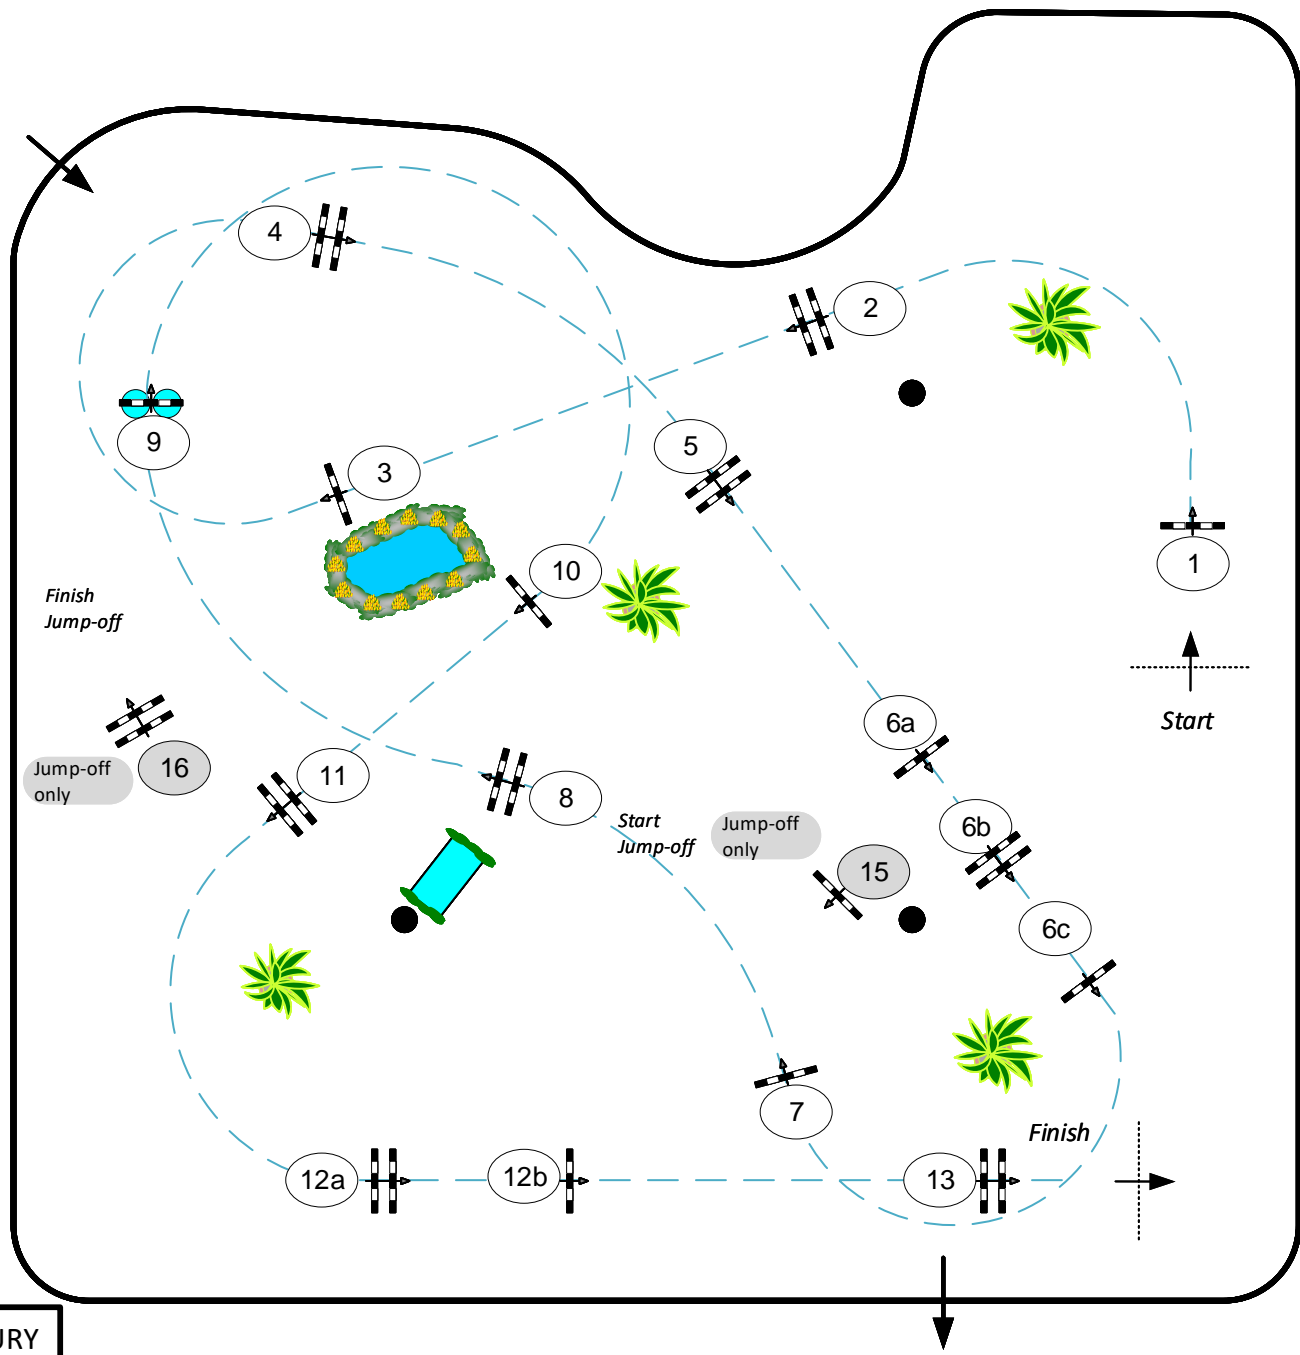

WEST

CSI De Peelbergen "Spring Tour"

Class No.: 10

Big Tour Final-Grand Prix CSI**

Competition with one jump-off

dimanche, 26 juillet 2020

Start: 15:15

Table: A
 National RG:
 FEI RG / Art. 238.2.2
 Height: 1,45 m

Speed: 375 m/min

Length: 460 m
 Time allowed: 74 sec
 Time limit: 148 sec

Obstacles: 13
 Efforts: 16
 Penalty sec
 Closed combination:

1st Jump-off:
8-9-3-12ab-13-15-16
 Length: 320 m
 Time allowed: 52 sec
 Time limit: 104 sec