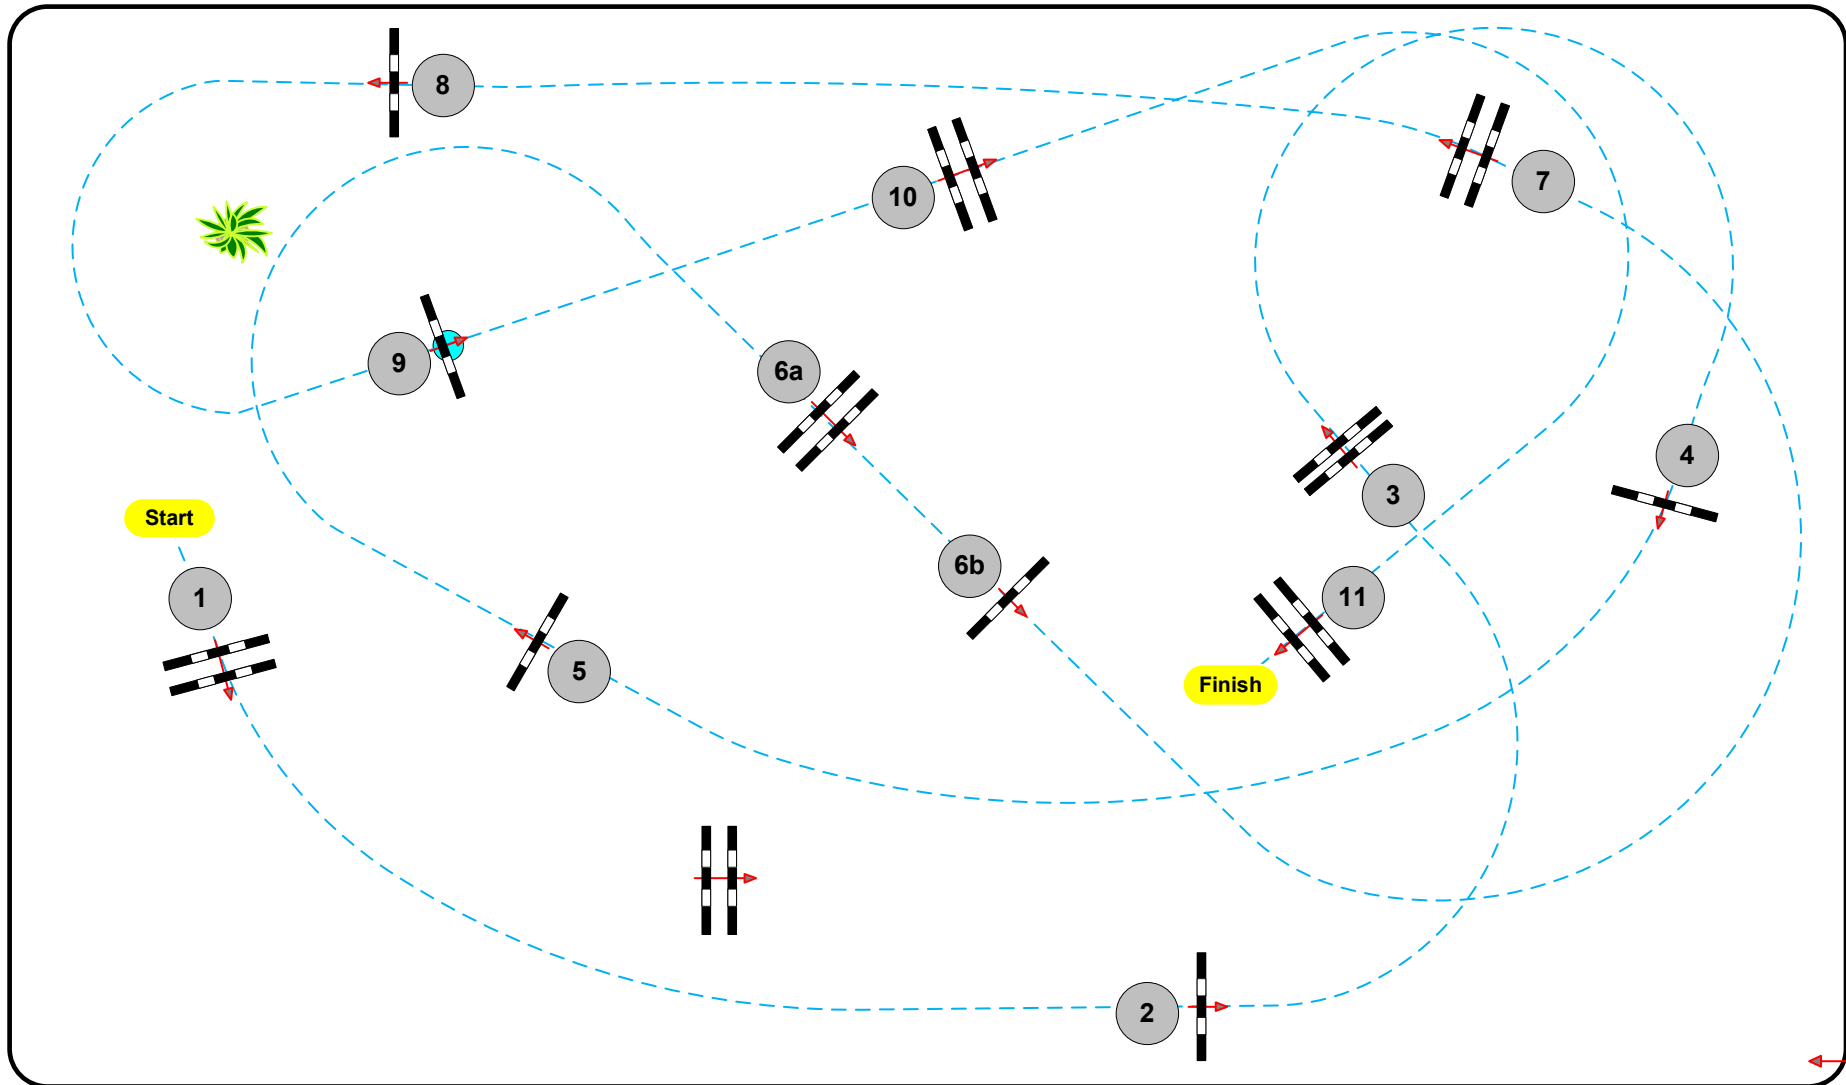

CSI 5* Knokke Hippique 2019

Class No.: 103

CSI1* Prestige League

Competition against the clock

Thursday 27th of June 2019

Table: A
National RG:
FEI RG / Art. 238.2.1
Height: 1,15 m

Speed: 350 m/min
Length: 490 m
Time allowed: 84 sec
Time limit: 168 sec

Obstacles: 11
Efforts: 12

Course Design:
Olaf Herrmann
Pascal Feder
And Team